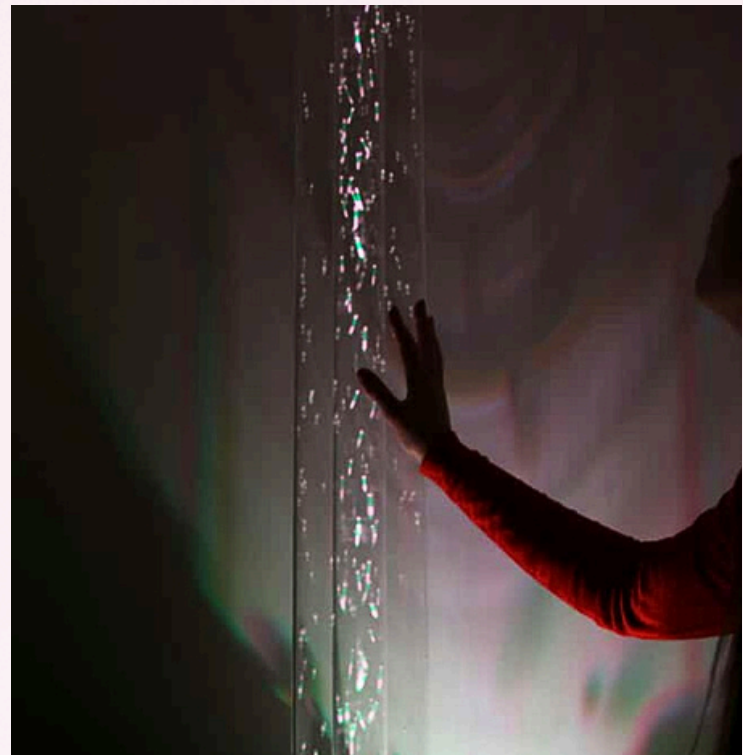

CROYDE MOOD LIGHTING

The Croyde Mood Lighting collection helps to create a soft and peaceful environment.

Create beautiful and inspiring spaces using mood lighting.

Mood lighting in the birth room is proven to help create a calm, relaxed environment and deliver enhanced sensory experiences for the birthing person.

CROYDE MOOD TUBE

Using its LED light beam technology, the Croyde Mood Tube cycles through the colour spectrum to deliver a calm, relaxed room environment. It helps to create a feeling of relaxation & wellness whilst also being a welcome distraction and focal point within the room.

CROYDE AIR TUBE

Experience the mesmerizing display of swirling beads as they spiral through the Croyde Air Tube. The beads in the tube are propelled upwards and cascade down, creating a beautiful vortex pattern. A similar effect to bubbles in a bubble tube but without the necessary maintenance!

CROYDE LIGHT CRYSTAL

The Croyde Light Crystal cycles through a magical world of colours to deliver a calming, sensory experience. Patterns of light are projected to produce a mesmerising, calming light display. It can be placed in the corner of a room to shine onto wall surfaces, delivering a calming and inviting birth atmosphere.