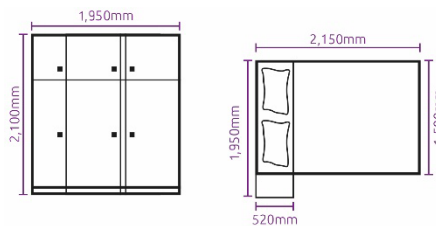

### Single Bed Only

Depth - 575mm  
Width - 1,126mm  
Bed Unit Length (extended) - 2,060mm  
Height - 2,100mm  
Including integral lighting

### Double Bed Only

Depth - 575mm  
Width - 1,576mm  
Bed Unit Length (extended) - 2,290mm  
Height - 2,100mm  
Including integral lighting

### Double Bed with Single Cabinet

Depth - 575mm  
Width - 1,576mm  
Bed Unit Length (extended) - 2,290mm  
Height - 2,100mm  
Single Cabinet 45cm wide, 3 doors  
Including integral lighting

### Double Bed with Multiple Cabinets

Depth - 575mm  
Width - 1,576mm  
Bed Unit Length (extended) - 2,290mm  
Height - 2,100mm  
Open Cabinet for gases 700mm  
Two cabinets to other side of bed, with 1 door  
Including integral lighting  
70mm