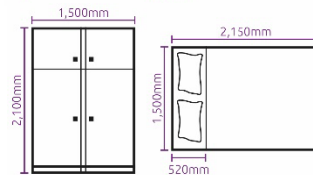

### Single Bed Only

Depth - 575mm  
Width - 1,126mm  
Bed Unit Length (extended) - 2,060mm  
Height - 2,100mm  
Including integral lighting

### Double Bed Only

Depth - 575mm  
Width - 1,576mm  
Bed Unit Length (extended) - 2,290mm  
Height - 2,100mm  
Including integral lighting

### Double Bed with Single Cabinet

Depth - 575mm  
Width - 1,576mm  
Bed Unit Length (extended) - 2,290mm  
Height - 2,100mm  
Single Cabinet 45cm wide, 3 doors  
Including integral lighting

### Double Bed with Multiple Cabinets

Depth - 575mm  
Width - 1,576mm  
Bed Unit Length (extended) - 2,290mm  
Height - 2,100mm  
Open Cabinet for gases 700mm  
Two cabinets to other side of bed, with 1 door  
Including integral lighting  
70mm