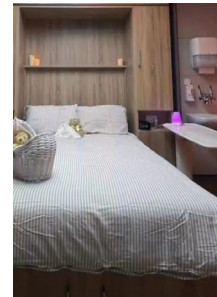

### Standard Specification

- Croyde Double Wallbed from the 'Space' collection with lights
- Piston based model that is very easy to install and requires no adjustment or adaptation (5 year warranty on pistons)
- Configuration is 100% customisable if you require changes (may incur additional costs)
- Standard 575mm depth can provide some storage space for pillows etc underneath the bed, plus optional shelves
- Bespoke sized mattress to hospital specification with cover that is waterproof, moisture vapour permeable, two-way stretch and zipped for internal access (2 year warranty on mattress)
- Zips covered with waterproof flaps for additional reassurance against fluid ingress
- Mattress is fire retardant to UK standards
- Compatible for cleaning using Trust approved cleaning solutions and wipes
- Colour finish of bed and cabinetry can be chosen from below.
- Handles can be chosen from below
- Please specify all options on your purchase order to avoid delays

### Single Bed Only

Depth - 575mm  
Width - 1,126mm  
Bed Unit Length (extended) - 2,060mm  
Height - 2,100mm  
Including integral lighting

### Double Bed Only

Depth - 575mm  
Width - 1,576mm  
Bed Unit Length (extended) - 2,290mm  
Height - 2,100mm  
Including integral lighting

### Double Bed with Single Cabinet

Depth - 575mm  
Width - 1,576mm  
Bed Unit Length (extended) - 2,290mm  
Height - 2,100mm  
Single Cabinet 45cm wide, 3 doors  
Including integral lighting