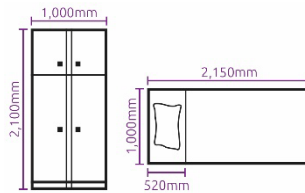

### Single Bed Only

Depth - 575mm  
Width - 1,126mm  
Bed Unit Length (extended) - 2,060mm  
Height - 2,100mm  
Including integral lighting

### Double Bed Only

Depth - 575mm  
Width - 1,576mm  
Bed Unit Length (extended) - 2,290mm  
Height - 2,100mm  
Including integral lighting

### Double Bed with Single Cabinet

Depth - 575mm  
Width - 1,576mm  
Bed Unit Length (extended) - 2,290mm  
Height - 2,100mm  
Single Cabinet 45cm wide, 3 doors  
Including integral lighting

### Double Bed with Multiple Cabinets

Depth - 575mm  
Width - 1,576mm  
Bed Unit Length (extended) - 2,290mm  
Height - 2,100mm  
Open Cabinet for gases 700mm  
Two cabinets to other side of bed, with 1 door  
Including integral lighting  
70mm